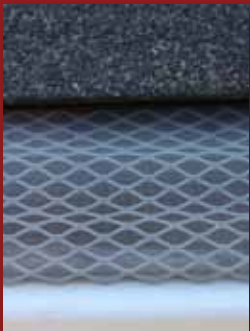

WHY GREEN GUTTER SCREENS ARE THE RIGHT CHOICE:

- Profiles for every gutter.
- Stainless steel or aluminum mesh.
- Pricing for every budget.
- Truly easy installation - pops in and out.
- Powder coating adds protection.
- "Z" bend design means no damage to roofing materials.
- Made from 100% recycled metals (truly "green").
- "Wave" maximizes water intake.
- Lifetime warranty.
- Patented technology.
- Made in USA.

Made in USA

Made from 100% recycled metals

"Z" bend patented design fits all roofs

The "wave" maximizes water intake

Lifetime Warranty

GREEN SCREEN STAINLESS

Gray powder coated aluminum with stainless steel mesh – perfect for pine and fir needles.

Stops **anything** but water entering your gutters.

GREEN SCREEN ALUMINUM

Black powder coated steel with aluminum mesh.

Stop **everything** but the smallest debris entering your gutters.

GREEN SCREEN STEEL

Powder coated black or white tiny hole screens with the "wave" and the "Z" bend offer inexpensive affordable gutter protection.