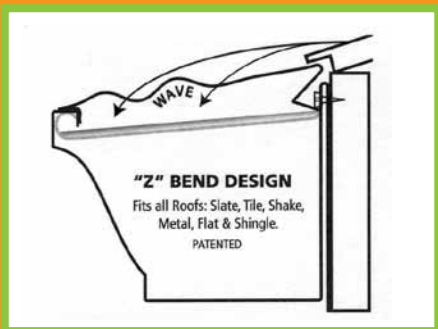

WHY GREEN GUTTER SCREENS ARE THE RIGHT CHOICE:

- Profiles for every gutter.
- Stainless steel or aluminum mesh.
- Pricing for every budget.
- Truly easy installation - pops in and out.
- Powder coating adds protection.
- "Z" bend design means no damage to roofing materials.
- Made from 100% recycled metals (truly "green").
- "Wave" maximizes water intake.
- Lifetime warranty.
- Patented technology.
- Made in USA.

Construction Materials Supply, Inc.
7275 National Drive, Suite D
Livermore, CA 94550

1-877-267-7770
www.greengutterscreens.com

- Pricing for Every Budget
- Easy Installation
- Made in USA
- Lifetime Warranty